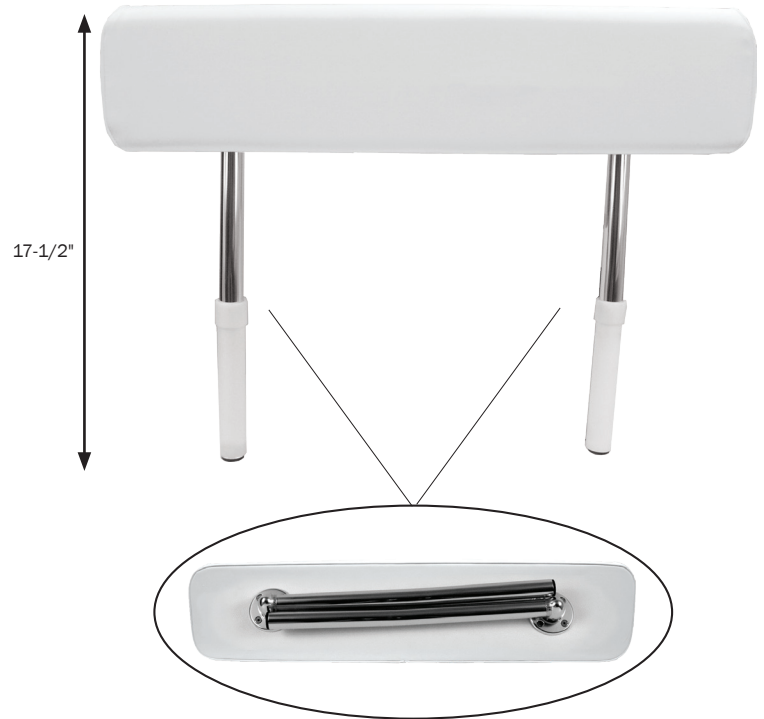

UNIVERSAL LEANING POST BACKREST

Taco Marine's Universal Leaning Post Backrest is designed to fit all Neptune Leaning Posts as well as most standard leaning posts available in the market. Arms fold for easy and convenient storage.

FEATURES AND BENEFITS

- Universal design to fit Neptune Leaning Posts and most standard leaning posts
- Arms install at desired width to fit rod holders
- Cool, white, easy-to-clean, cushioned backrest
- Arms fold for easy storage when not in use

Arms fold for convenient storage

Part No.	Description	UPC	Height	Width	Depth
L10-1002-1	Universal Leaning Post Backrest	630838023331	7-3/8"	34"	3"